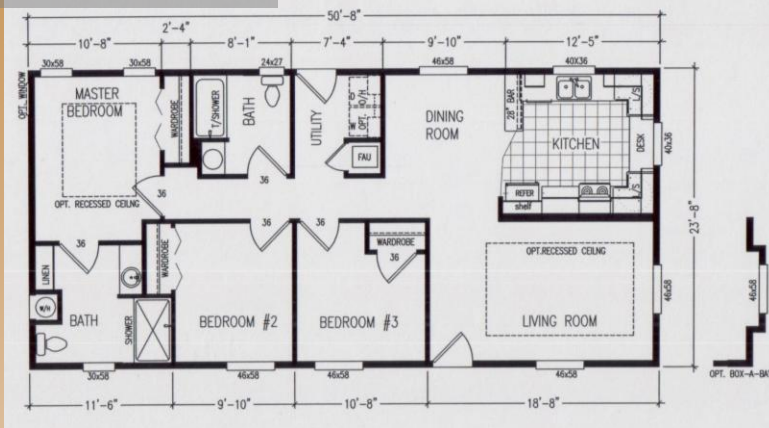

Welcome Home

Lot Model #4 SALE

Serial # 33265 only at this

Lot Model #4

Universal Design Serial # 33265

FEATURES

16" Eaves all around
Hardi Board Vertical Siding
Box Bay window / Eyebrow
9 Ft High Flat Ceilings
Throughout
9/16" Rebond Carpet Pad
Group # 2 Carpet (City Lights)
Chandelier in Dining Room
GE 30 " Gas Range
GE 20 cu.ft. Side-by-side
Refrigerator w/ Ice Maker
Roll-in shower w/ seat
Washer/dryer hookups
100 AMP Electrical Svc Panel
40 Gallon Gas Water Heater
36" interior doors throughout
Wheel chair accessible

1198 Sq Ft
3 Bedroom 2 Baths

Chateau Model CS24503UD

Model # 4 Base	\$ 74,763
Options/Upgrades	\$ 13,591
As shown price:	\$ 88,354*

This LOT MODEL ONLY Sale Price \$66,800

Offer expires 12/31/2011

Plus set-up and delivery Please see a Salesperson for details